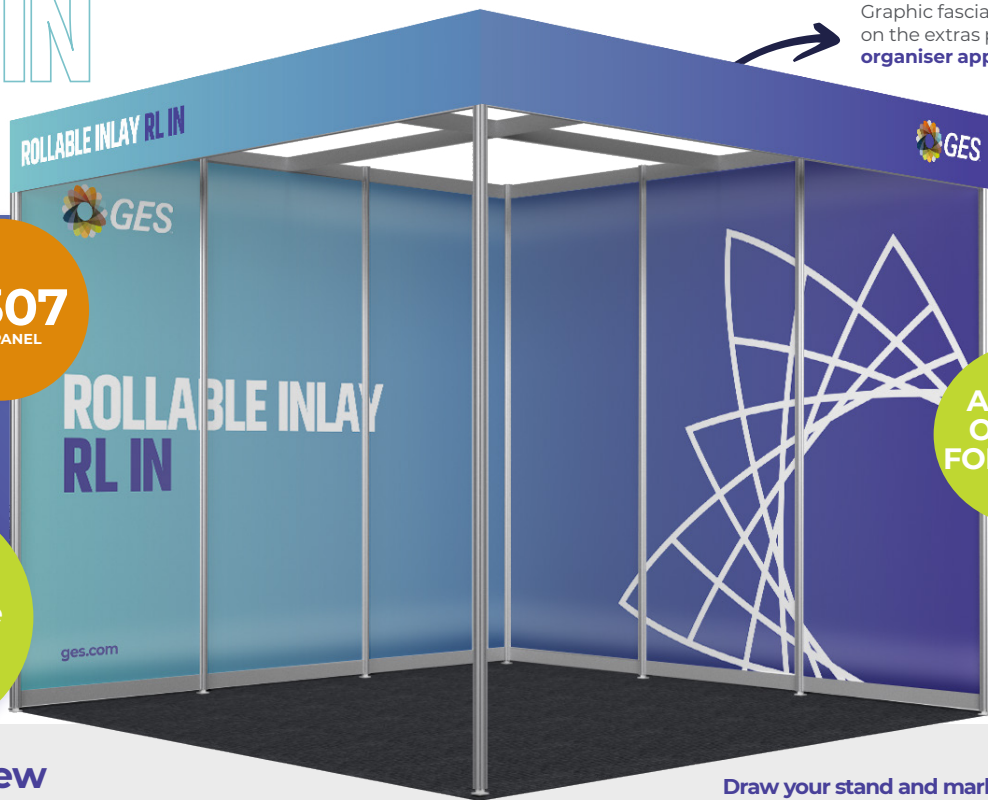

£276
PER PANEL

NOW
Sustainable
GES

A VERY SLICK FINISH

Overview

- Printed panels sitting in between the metalwork as per the visual.
- Attached to the existing system using double sided tape.
- Not reusable.
- Suitable for shell scheme shelving and TV wall mounting. (DPI Support panel required to wall mount TV)

Draw your stand and mark where you would like your graphics installed.

Product	Quantity	Price - Early Bird	Price - Standard
FX IN		£276 per panel	£345 per panel

ROLLABLE INLAY GRAPHIC

RL IN

Graphic fascia is available on the extras page and requires **organiser approval** prior to ordering

£307
PER PANEL

**A GOOD
OPTION
FOR REUSE**

NOW
Sustainable

Overview

- Printed direct to a Rollable Material.
- Sitting in between the metalwork as per the visual.
- Attached to the existing system at the top and bottom only, with magnetic tape to allow for easy removal.
- You are responsible for the removal of the graphics and magnetic components after the show, for re-use.
***Be aware that sizes of system may vary from show to show.**
- Suitable for shell scheme shelving and TV wall mounting (DPI Support panel required to wall mount TV)
- Fixing solution for future use after show not included