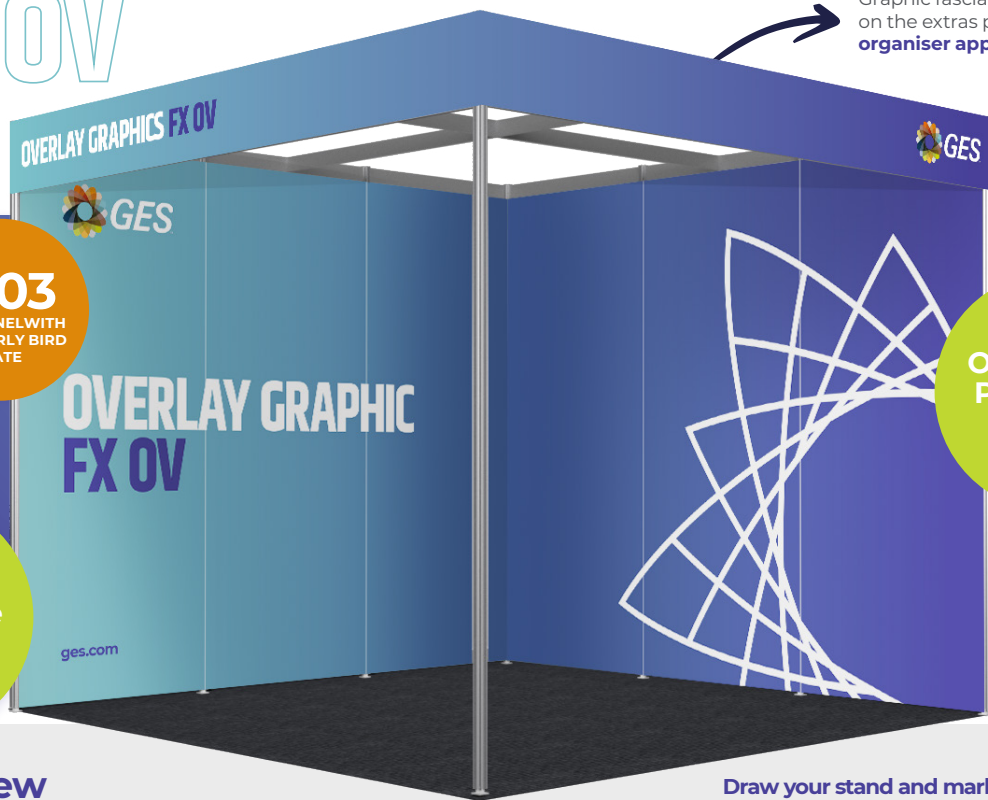

OVERLAY GRAPHICS

FX OV

Graphic fascia is available on the extras page and requires **organiser approval** prior to ordering

£303
PER PANEL WITH
OUR EARLY BIRD
RATE

NOW
Sustainable
GES

**OUR MOST
POPULAR
CHOICE**

**NOT
SUITABLE
FOR TV
MOUNTING**

Overview

- Printed direct to panels overlaying the poles as per the visual, each panel is roughly 1m wide.
- Attached directly to the framework of the stand using a clip system.
- Hairline joins between each panel.
- Not Reusable.
- Not suitable for wall mounting or shelving. If you required a TV mounting please contact customer service to discuss solutions.

Draw your stand and mark where you would like your graphics installed.