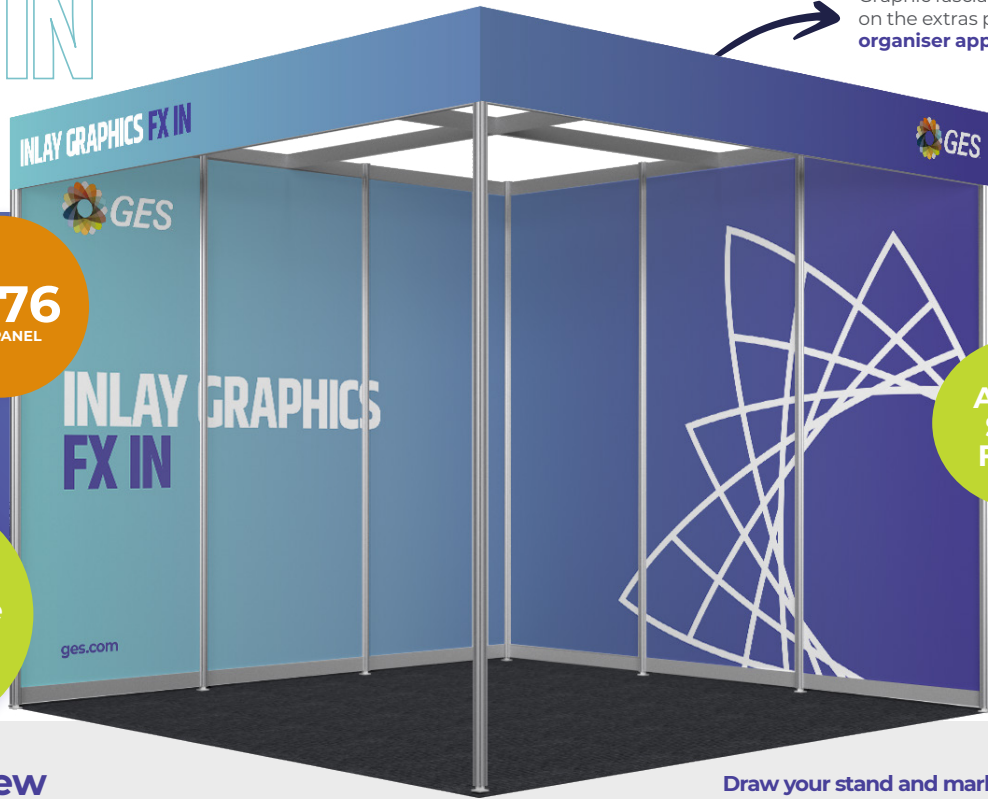

**NOT
SUITABLE
FOR TV
MOUNTING**

Overview

- Printed direct to panels overlaying the poles as per the visual, each panel is roughly 1m wide.
- Attached directly to the framework of the stand using a clip system.
- Hairline joins between each panel.
- Not Reusable.
- Not suitable for wall mounting or shelving. If you required a TV mounting please contact customer service to discuss solutions.

Draw your stand and mark where you would like your graphics installed.

Product	Quantity	Price - Early Bird	Price - Standard
FX OV		£303 per panel	£379 per panel

INLAY GRAPHICS

FX IN

Graphic fascia is available on the extras page and requires **organiser approval** prior to ordering

£276
PER PANEL

NOW
Sustainable
GES

A VERY SLICK FINISH

Overview

- Printed panels sitting in between the metalwork as per the visual.
- Attached to the existing system using double sided tape.
- Not reusable.
- Suitable for shell scheme shelving and TV wall mounting. (DPI Support panel required to wall mount TV)

£307
PER PANEL

**A GOOD
OPTION
FOR REUSE**

NOW
Sustainable

Overview

- Printed direct to a Rollable Material.
- Sitting in between the metalwork as per the visual.
- Attached to the existing system at the top and bottom only, with magnetic tape to allow for easy removal.
- You are responsible for the removal of the graphics and magnetic components after the show, for re-use.
***Be aware that sizes of system may vary from show to show.**
- Suitable for shell scheme shelving and TV wall mounting (DPI Support panel required to wall mount TV)
- Fixing solution for future use after show not included